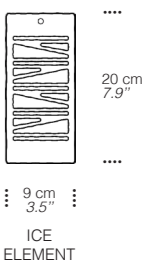

### Monture / Frame

Bronze / Bronze  
Poli miroir / Polished mirror

### Modèles / Models

40 cm  
15.7"

TL.ICE.13  
24V LED Stripe - 25 W

9 cm  
3.5"

20 cm  
7.9"

SC.ICE.07  
2 x LED 5 W

15 cm  
5.9"

60 cm / 90 cm / 120 cm  
23.6" / 35.4" / 47.2"